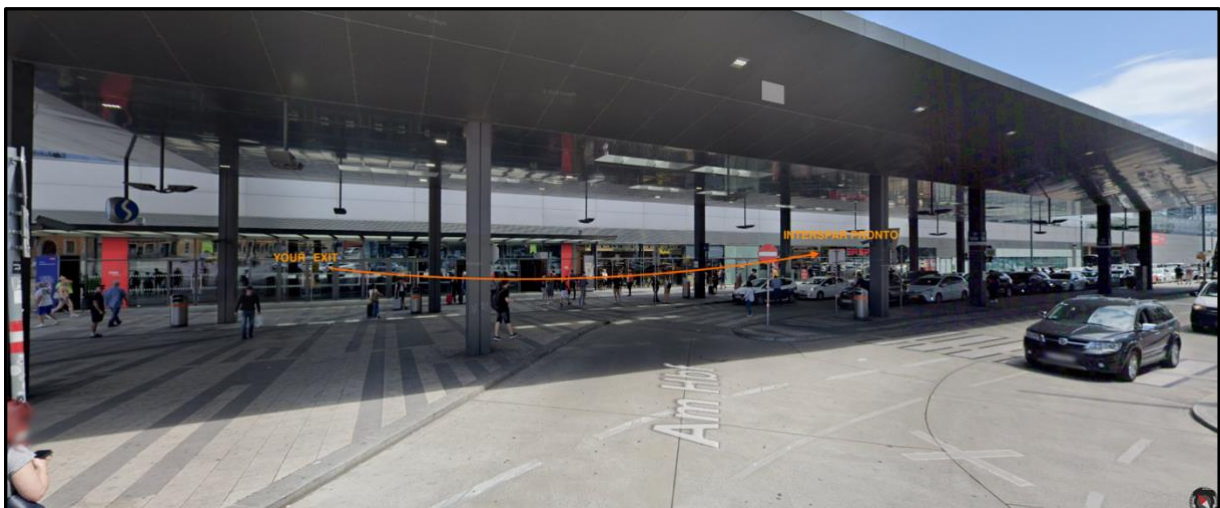

**The bus departures at this address:
Am Hauptbahnhof 1,
1100 Vienna**

In case you have any troubles, please call Tatjana: +43 650 5004327